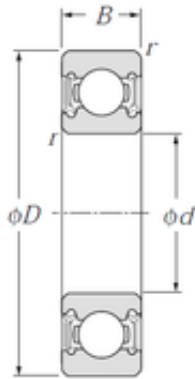

PPK FABRICANDO DE S.A. DE C.V.

high quality ntn bearing 6203LLU eccentric
bearing ntn bearing 6203zz

Bearing No. 6203LLU

6203LLU Bearing 2D drawings and 3D CAD models

Size	17x40x12 mm
Bore Diameter	17 mm
Outer Diameter	40 mm
Width	12 mm
d	17 mm
D	40 mm
B	12 mm
C	12 mm
r min.	0,6 mm
da min.	21 mm
da max	23 mm
Da max.	36 mm
ra max.	0,6 mm
Weight	0,066 Kg
Basic dynamic load rating (C)	9,6 kN
Basic static load rating (C0)	4,6 kN
Reference speed	12 000 r/min
Category	Single Row Ball Bearings
Inventory	0.0
Manufacturer Name	NTN
Minimum Buy Quantity	N/A
Weight / Kilogram	0.064
EAN	4547359004502
Product Group	B00308
Enclosure	2 Seals

PPK FABRICANDO DE S.A. DE C.V.

Precision Class	ABEC 1 ISO P0
Maximum Capacity / Filling Slot	No
Rolling Element	Ball Bearing
Snap Ring	No
Internal Special Features	No
Cage Material	Steel
Enclosure Type	Contact Seal
Internal Clearance	C0-Medium
Inch - Metric	Metric
Long Description	17MM Bore; 40MM Outside Diameter; 12MM Outer Race Diameter; 2 Seals; Ball Bearing; ABEC 1 ISO P0; No Filling Slot; No Snap Ring; No Internal Special Features
Category	Single Row Ball Bearing
UNSPSC	31171504
Harmonized Tariff Code	8482.10.50.68
Noun	Bearing
Keyword String	Ball
Manufacturer URL	http://www.ntnamerica.com
Manufacturer Item Number	6203LLU
Weight / LBS	0.141
Bore	0.669 Inch 17 Millimeter
Outside Diameter	1.575 Inch 40 Millimeter
Outer Race Width	0.472 Inch 12 Millimeter
bore diameter:	17 mm
precision rating:	ISO Class 0
outside diameter:	40 mm
finish/coating:	Uncoated
overall width:	12 mm
bearing material:	High Carbon Chrome Steel