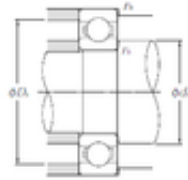

PPK FABRICANDO DE S.A. DE C.V.

high quality ntn bearing 6203LLU eccentric
bearing ntn bearing 6203zz

Bearing No. 6203LLU

6203LLU Bearing 2D drawings and 3D CAD models

Size	17x40x12 mm
Bore Diameter	17 mm
Outer Diameter	40 mm
Width	12 mm
d	17 mm
D	40 mm
B	12 mm
C	12 mm
r min.	0,6 mm
da min.	21 mm
da max	23 mm
Da max.	36 mm
ra max.	0,6 mm
Weight	0,066 Kg
Basic dynamic load rating (C)	9,6 kN
Basic static load rating (C0)	4,6 kN
Reference speed	12 000 r/min
Category	Single Row Ball Bearings
Inventory	0.0
Manufacturer Name	NTN
Minimum Buy Quantity	N/A
Weight / Kilogram	0.064
EAN	4547359004502
Product Group	B00308
Enclosure	2 Seals

PPK FABRICANDO DE S.A. DE C.V.

Precision Class	ABEC 1 ISO P0
Maximum Capacity / Filling Slot	No
Rolling Element	Ball Bearing
Snap Ring	No
Internal Special Features	No
Cage Material	Steel
Enclosure Type	Contact Seal
Internal Clearance	C0-Medium
Inch - Metric	Metric
Long Description	17MM Bore; 40MM Outside Diameter; 12MM Outer Race Diameter; 2 Seals; Ball Bearing; ABEC 1 ISO P0; No Filling Slot; No Snap Ring; No Internal Special Features
Category	Single Row Ball Bearing
UNSPSC	31171504
Harmonized Tariff Code	8482.10.50.68
Noun	Bearing
Keyword String	Ball
Manufacturer URL	http://www.ntnamerica.com
Manufacturer Item Number	6203LLU
Weight / LBS	0.141
Bore	0.669 Inch 17 Millimeter
Outside Diameter	1.575 Inch 40 Millimeter
Outer Race Width	0.472 Inch 12 Millimeter
bore diameter:	17 mm
precision rating:	ISO Class 0
outside diameter:	40 mm
finish/coating:	Uncoated
overall width:	12 mm
bearing material:	High Carbon Chrome Steel